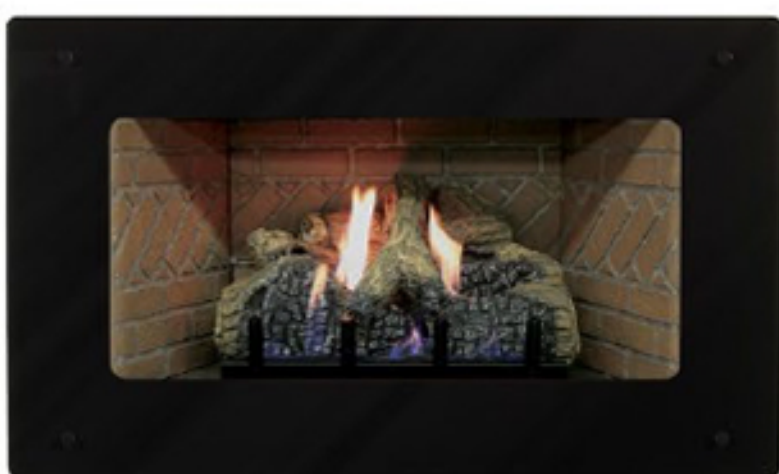

# Innsbrook Traditional Vent-Free Fireplace Insert Surround and Decorative Media Options

*SC256BL Cast Iron Surround  
shown with 28,000 Btu Vent-Free Franklin*

*S256BL 6 x 6-inch Contemporary Style Metal Surround  
shown with 28,000 Btu Vent-Free Franklin*

*DF28GBL Glass Surround shown with  
20,000 Vent-Free Btu Franklin*

*DF28GBL Contemporary 4-Sided Metal Frame  
shown with 20,000 Btu Vent-Free Franklin*

*DF20GBL Tempered Glass Surround  
shown with 20,000 Btu Vent-Free Loft*

*DF20MBL 4-sided Metal Surround  
shown with 20,000 Btu Vent-Free Loft*

*S253BL 6 x 3-inch Contemporary Style Metal Surround  
shown with 28,000 Btu Vent-Free Franklin*

*DF20LBL Metal Surround with Glass and Louvers  
shown with 20,000 Btu Vent-Free Loft*